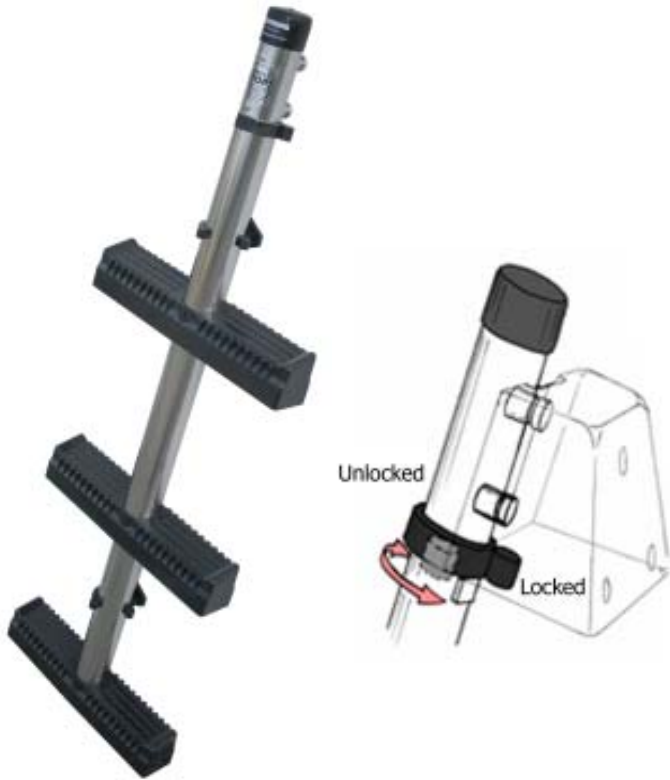

# **ARMSTRONG**

*Get on Board with ...  
... The Ladder that Works!*

- *It Floats*
- *Rated to 180 kgs.*
- *Stainless Steel Construction*
- *In or out of the water use*
- *Flat steps with molded tread*
- *Comfort angled like a step ladder*
- *Rigid center pole construction*
- *Diver "Fin Friendly" design*

# Original Center Pole Marine Ladder

2,3,4-Step Models

Easy access both in and out of the water

Every ladder comes with storage clips for easy stowage

Wide variety of ladder mounts to fit your needs

TLM-SXL & TLM-S Standard Mount

TLM-U Adapts to Specific Transom Angles

RM-NS Retro-fit Mount Non-Slotted

RM-S Retro-fit Mount Slotted

PLM Platform Ladder Mount

3140 S.E. Dominica Terrace  
Stuart, Florida 34997

ANP 1006

Made in the USA

DISTRIBUTED BY: TIDES MARINE