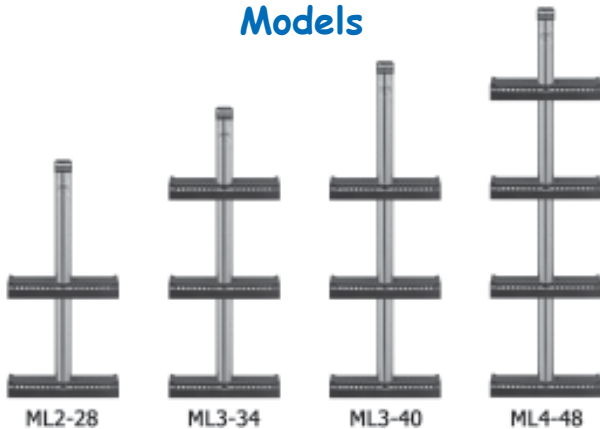

# **ARMSTRONG**

*Get on Board with ...  
... The Ladder that Works!*

- *It Floats*
- *Rated to 180 kgs.*
- *Stainless Steel Construction*
- *In or out of the water use*
- *Flat steps with molded tread*
- *Comfort angled like a step ladder*
- *Rigid center pole construction*
- *Diver "Fin Friendly" design*

# Original Center Pole Marine Ladder

2,3,4-Step Models

Easy access both in and out of the water

Every ladder comes with storage clips for easy stowage

Wide variety of ladder mounts to fit your needs

TLM-SXL & TLM-S Standard Mount

TLM-U Adapts to Specific Transom Angles

RM-NS Retro-fit Mount Non-Slotted

RM-S Retro-fit Mount Slotted

PLM Platform Ladder Mount

3140 S.E. Dominica Terrace  
Stuart, Florida 34997

ANP 1006

Made in the USA

DISTRIBUTED BY: TIDES MARINE